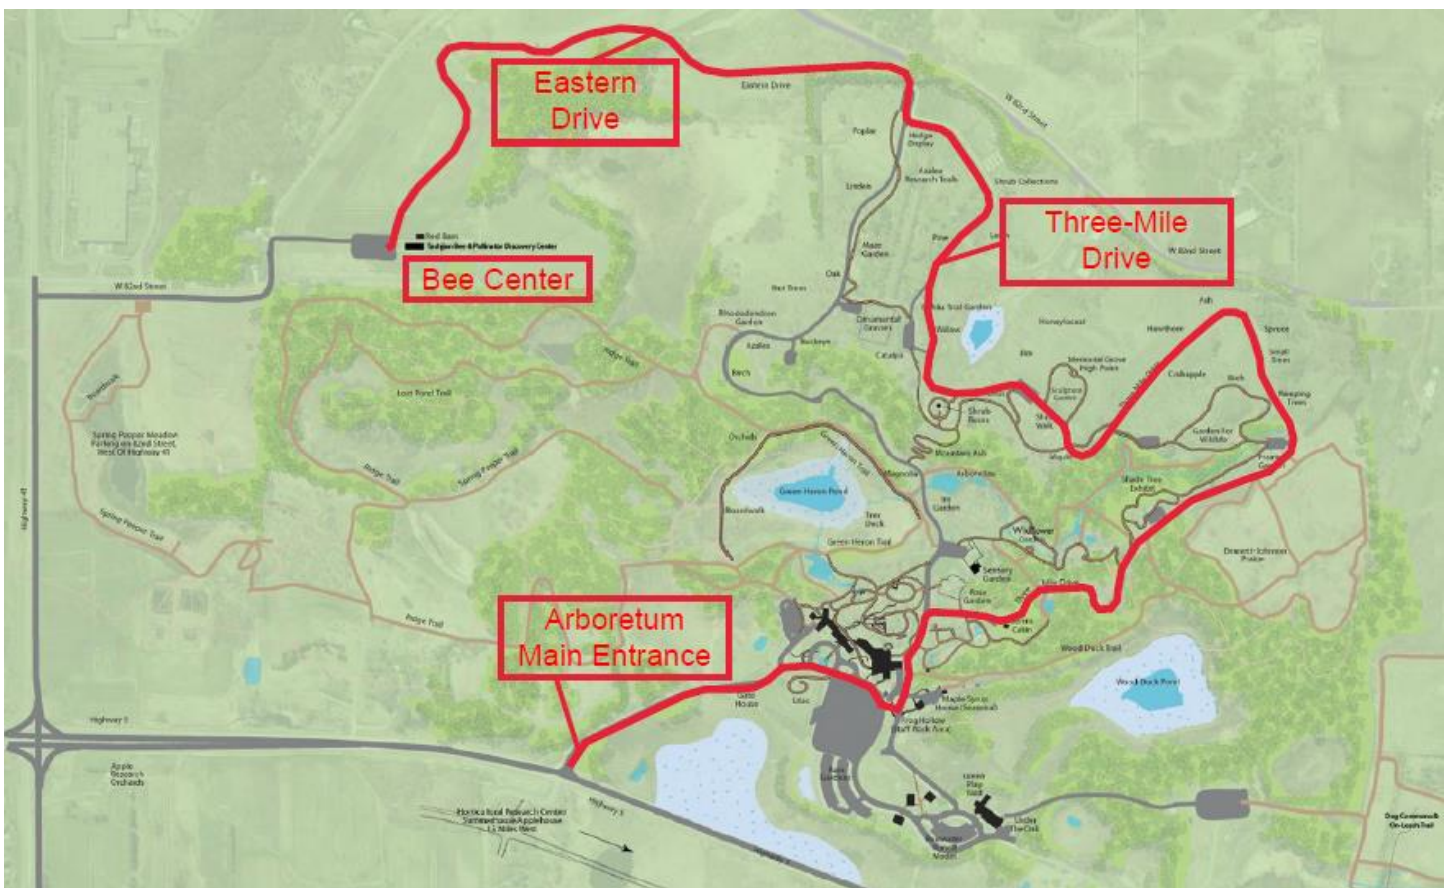

TASHJIAN BEE & POLLINATOR DISCOVERY CENTER

Directions via the Arboretum Three-Mile Drive

- Enter the Arboretum through the Highway 5/Arboretum Blvd main entrance.
- Drive past the gatehouse and the Visitor Center.
- Turn left immediately after the Visitor Center and turn left again at the T-intersection.
- Go up the hill and turn right on Three-Mile Drive.
- Follow Three-Mile Drive past the Prairie, Sculpture Garden, and Shrub Collections to the Hedge Display.
- Turn right into the Hedge Display parking lot.
- At the end of the parking lot, turn left on Eastern Drive.
- Follow Eastern Drive for about 1 mile to the Bee Center.
- Park in the Bee Center lot and enter the Bee Center.