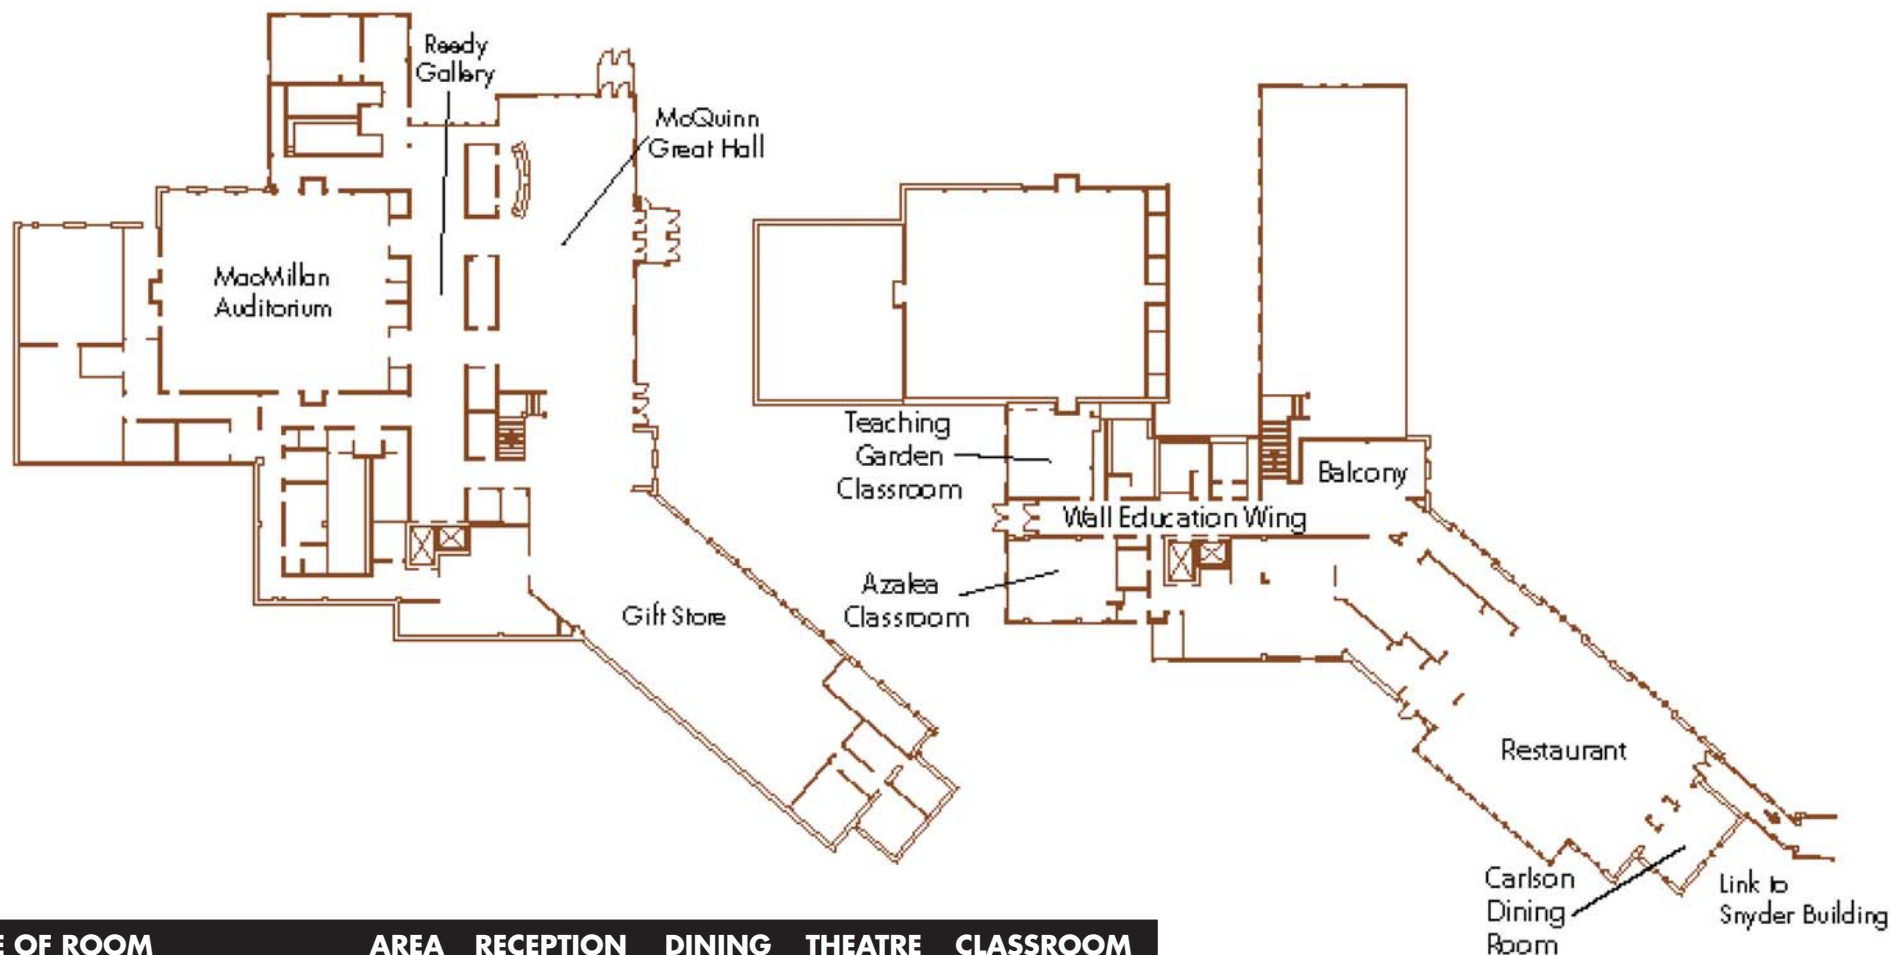

## FIRST FLOOR

## SECOND FLOOR

NAME OF ROOM	AREA	RECEPTION	DINING	THEATRE	CLASSROOM
MacMillan Auditorium	3765	275	250	400	190
MacMillan Auditorium Sub-Divided	2464	200	175	260	120
Azalea Classroom	598	-	-	-	30
Teaching Classroom	552	-	-	-	20
Restaurant & Newton Terrace	2575	-	160	-	-
Carlson Dining Room	364	-	22	-	-